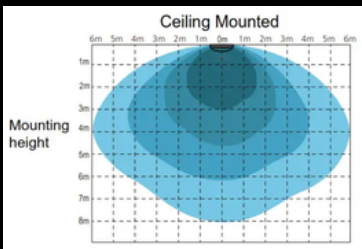

Auto On Off Dimmable

4-13m Detection Range

3 Sec to 30 mins

5 lux - 300Lux

IP 65 Rated

0 Sec - Infinity

Remote controller

LHB-080-G	LHB-100-G	LHB-120-G	LHB-150-G	LHB-200-G	LHB-240-G
80W	100W	120W	150W	200W	240W
11600 lum	14500 lum	17400 lum	21750 lum	29000 lum	34800 lum
4KV Internal + 10KV Surge Protection					

LED Type - 5050
Beam Angle - 70°
Optics Type - Spiral