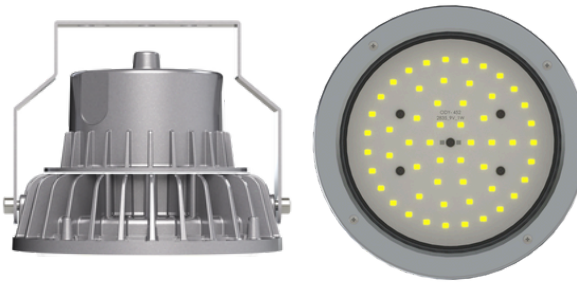

## Well Glass Light

G2

Beam Angle - 120°  
Optics Type - Clear Dome

30W LWG-030-A  
40W LWG-040-A  
45W LWG-045-A

G2

Beam Angle - 120°  
Optics Type - Milky Dome

30W LWG-030-B  
40W LWG-040-B  
45W LWG-045-B

G1

Beam Angle - 120°  
Optics Type - Clear Dome

60W LWG-060-C  
70W LWG-070-C  
80W LWG-080-C

G1

Beam Angle - 120°  
Optics Type - Milky Dome

60W LWG-060-D  
70W LWG-070-D  
80W LWG-080-D

G1

Beam Angle - 120°  
Optics Type - Glass

60W LWG-060-E  
70W LWG-070-E  
80W LWG-080-E

Canopy Light

Lens Type - Glass

80W LCL-080