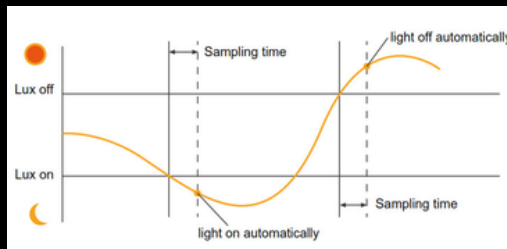

Auto On Off Dimmable

4-13m Detection Range

3 Sec to 30 mins

5 lux - 300Lux

IP 65 Rated

0 Sec - Infinity

Remote controller

LHB-080-G	LHB-100-G	LHB-120-G	LHB-150-G	LHB-200-G	LHB-240-G
80W	100W	120W	150W	200W	240W
11600 lum	14500 lum	17400 lum	21750 lum	29000 lum	34800 lum
4KV Internal + 10KV Surge Protection					

LED Type - 5050
Beam Angle - 70°
Optics Type - Spiral