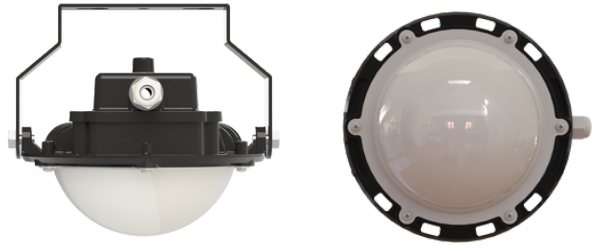

## Well Glass Light

G2

Beam Angle - 120°  
Optics Type - Clear Dome

30W LWG-030-A  
40W LWG-040-A  
45W LWG-045-A

G2

Beam Angle - 120°  
Optics Type - Milky Dome

30W LWG-030-B  
40W LWG-040-B  
45W LWG-045-B

G1

Beam Angle - 120°  
Optics Type - Clear Dome

60W LWG-060-C  
70W LWG-070-C  
80W LWG-080-C

G1

Beam Angle - 120°  
Optics Type - Milky Dome

60W LWG-060-D  
70W LWG-070-D  
80W LWG-080-D

G1

Beam Angle - 120°  
Optics Type - Glass

60W LWG-060-E  
70W LWG-070-E  
80W LWG-080-E

Canopy Light

Lens Type - Glass

80W LCL-080