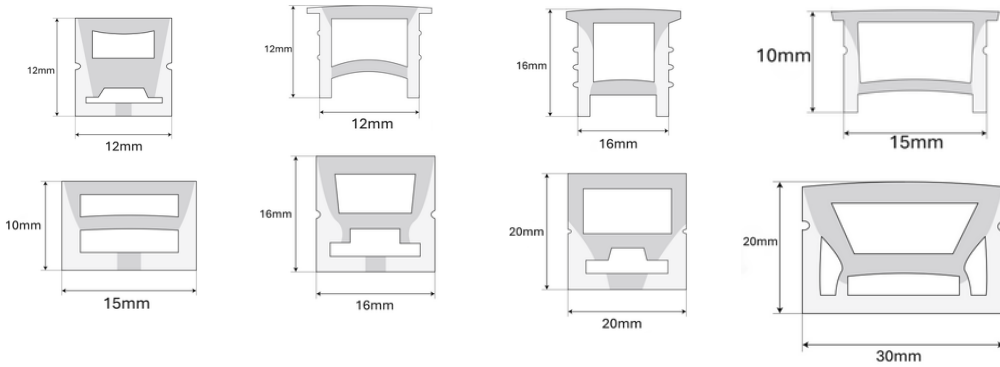

Silicon Profile